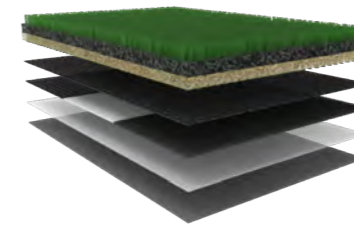

To meet various sports needs, LRGrass launches multi-purpose sports artificial turf.

To some extent, it saves construction costs, reduces late stage maintenance costs and achieves multi sports purposes, such as football & rugby field, volleyball & badminton fields.

Recommendations

Multi-Purpose Sports

Artificial turf structure

Backing

- PP + PP + grid backing
- PP + PET + grid backing
- PP + non-woven fabric + grid backing

Coating

- Eco-friendly, recyclable coating
- Recyclable non-adhesive coating
- PU coating
- SBR coating

Height: (mm)	Gauge: (inch)	DTEX:	Density: (tufts/m ²)
Football 25-60	Football 1/4", 5/8", 3/8"	Football 5500-16000	Football 9500-25200
Rugby 30-60	Rugby 1/2", 3/4", 3/8", 5/8"	Rugby 8800-16600	Rugby 10500-20000
Basketball 10-20	Basketball 1/5", 3/16", 3/4"	Basketball 7000, 8000, 8800	Basketball 10500-73500
Tennis 10-20	Tennis 1/5", 5/32", 3/16"	Tennis 6600, 8000, 8800	Tennis 10500-70560
Running track 20-30	Running track 3/8"	Running track 7000, 8000, 8800	Running track 23750, 24150, 28500

Color

Grass Fiber Recommendations

Stem blade
Football & rugby filed

Diamond blade
Football & rugby filed

M-shape blade
Football & rugby filed

U-shape blade
Football & rugby filed

Fibrillated fiber
Tennis, basketball & running track